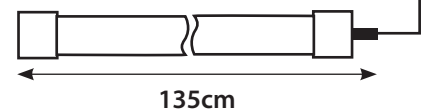

Technical data:

Voltage 230V / 50 Hz (from 100V up to 240V)
Lightcolor (CCT) 6000 K +/- 200 K
Total Lumen 2.670Lm -> 133,5Lm/Watt
Radiation angle 120° / RA >80
Powerconsumption 20,0 Watt / cos phi > 0,956
Operation temperatue -20°C up to 40°C
Temperature surface >1h max. ca. 45°C
Diameter 26,3mm / Length with cable ±135cm
Weight ±500 g (with cablelength 0,5m)
Cable: 50cm YMvK DCA 2x2,5mm² (Ø10,5mm)

Single-sided power supply

AC 230V
2x2,5mm²

135cm

100%
Mercury free

Environmentally friendly

Pictograms